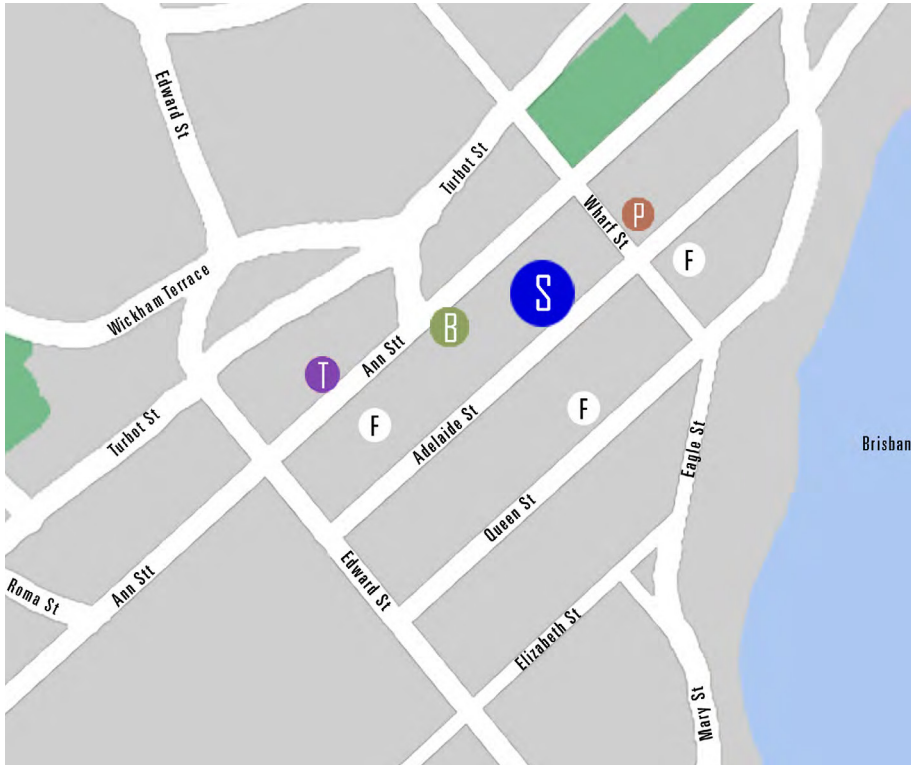

Saxons Brisbane Facility Information Guide.

Location:

Located in the heart of Brisbane's CBD, and just a stone's throw from the city's main transport links. Saxons Training Facilities Brisbane features a choice of modern, well-equipped seminar, computer and training rooms customised to your training needs.

Brisbane's premier training facility

F Food and Lunch Spots

Level 11, 300 Adelaide St Brisbane

Train Station:

Central Station
Brisbane QLD 4000, Australia

Brisbane Central station is about 5 minutes walk from Saxons Brisbane. From the train station you can access the majority of places around the city including Brisbane Showgrounds and Southbank.

Bus Station:

Ann Street
Brisbane QLD 4000, Australia

Brisbanes Bus services are scattered within minutes from Saxons Brisbane. Major bus routes run along Ann St and Adelaide St just outside the Saxons Facility.

Parking Station:

340 Adelaide Street
Brisbane QLD 4000, Australia

Wilson parking run a number for parking stations around the city. The closest is around a 1 minute walk from Saxons Brisbane.

Parking ranges from \$13 for half an hour to \$65 for 6 hours plus.